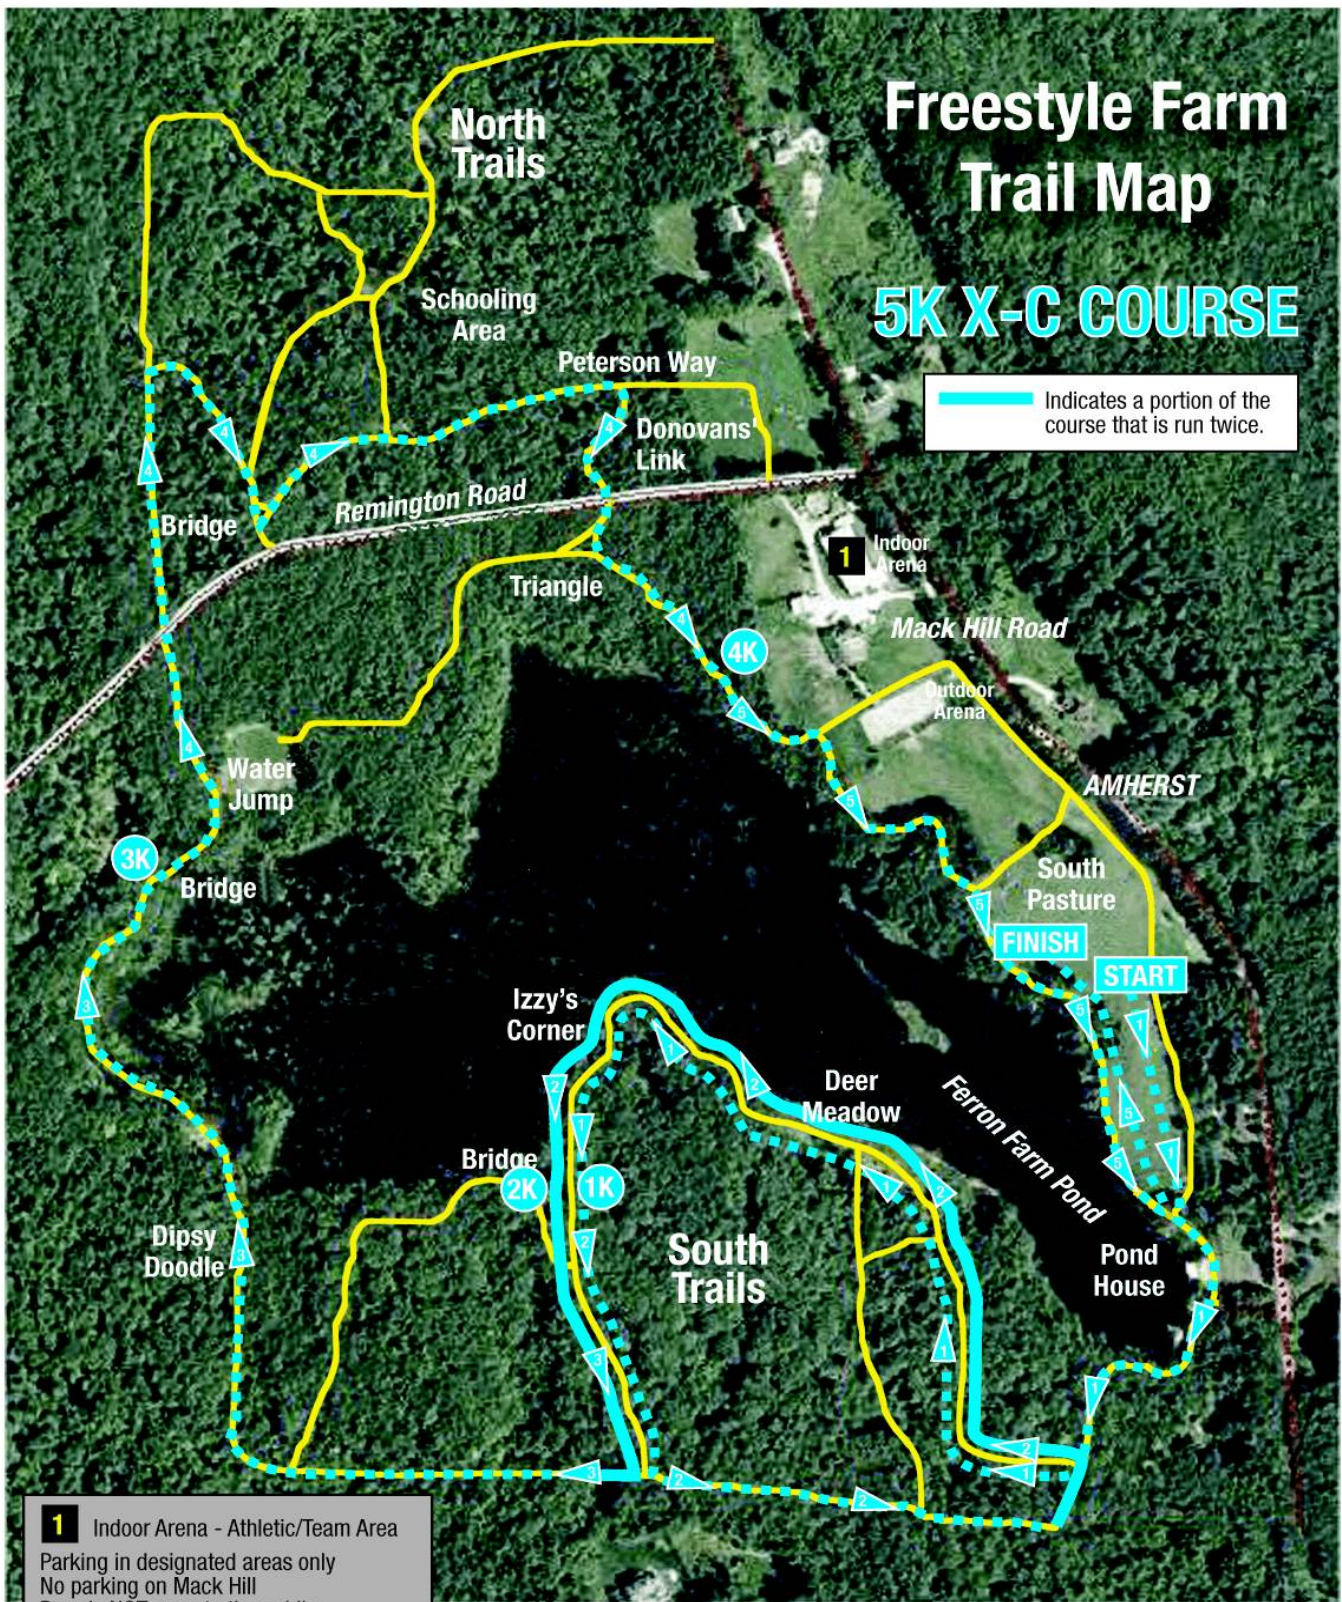

Freestyle Farm Trail Map

5K X-C COURSE

Indicates a portion of the course that is run twice.

1 Indoor Arena - Athletic/Team Area
Parking in designated areas only
No parking on Mack Hill
Barn is NOT open to the public
Please carry out ALL garbage

*Freestyle Farm is a private equestrian facility that is not open to the general public.
XC trails use is limited to approved events and times.*

Freestyle Farm XC Course Maps
188 Mack Hill Road • Amherst, NH 03031

Amherst Track and Field
www.amhersttrack.org