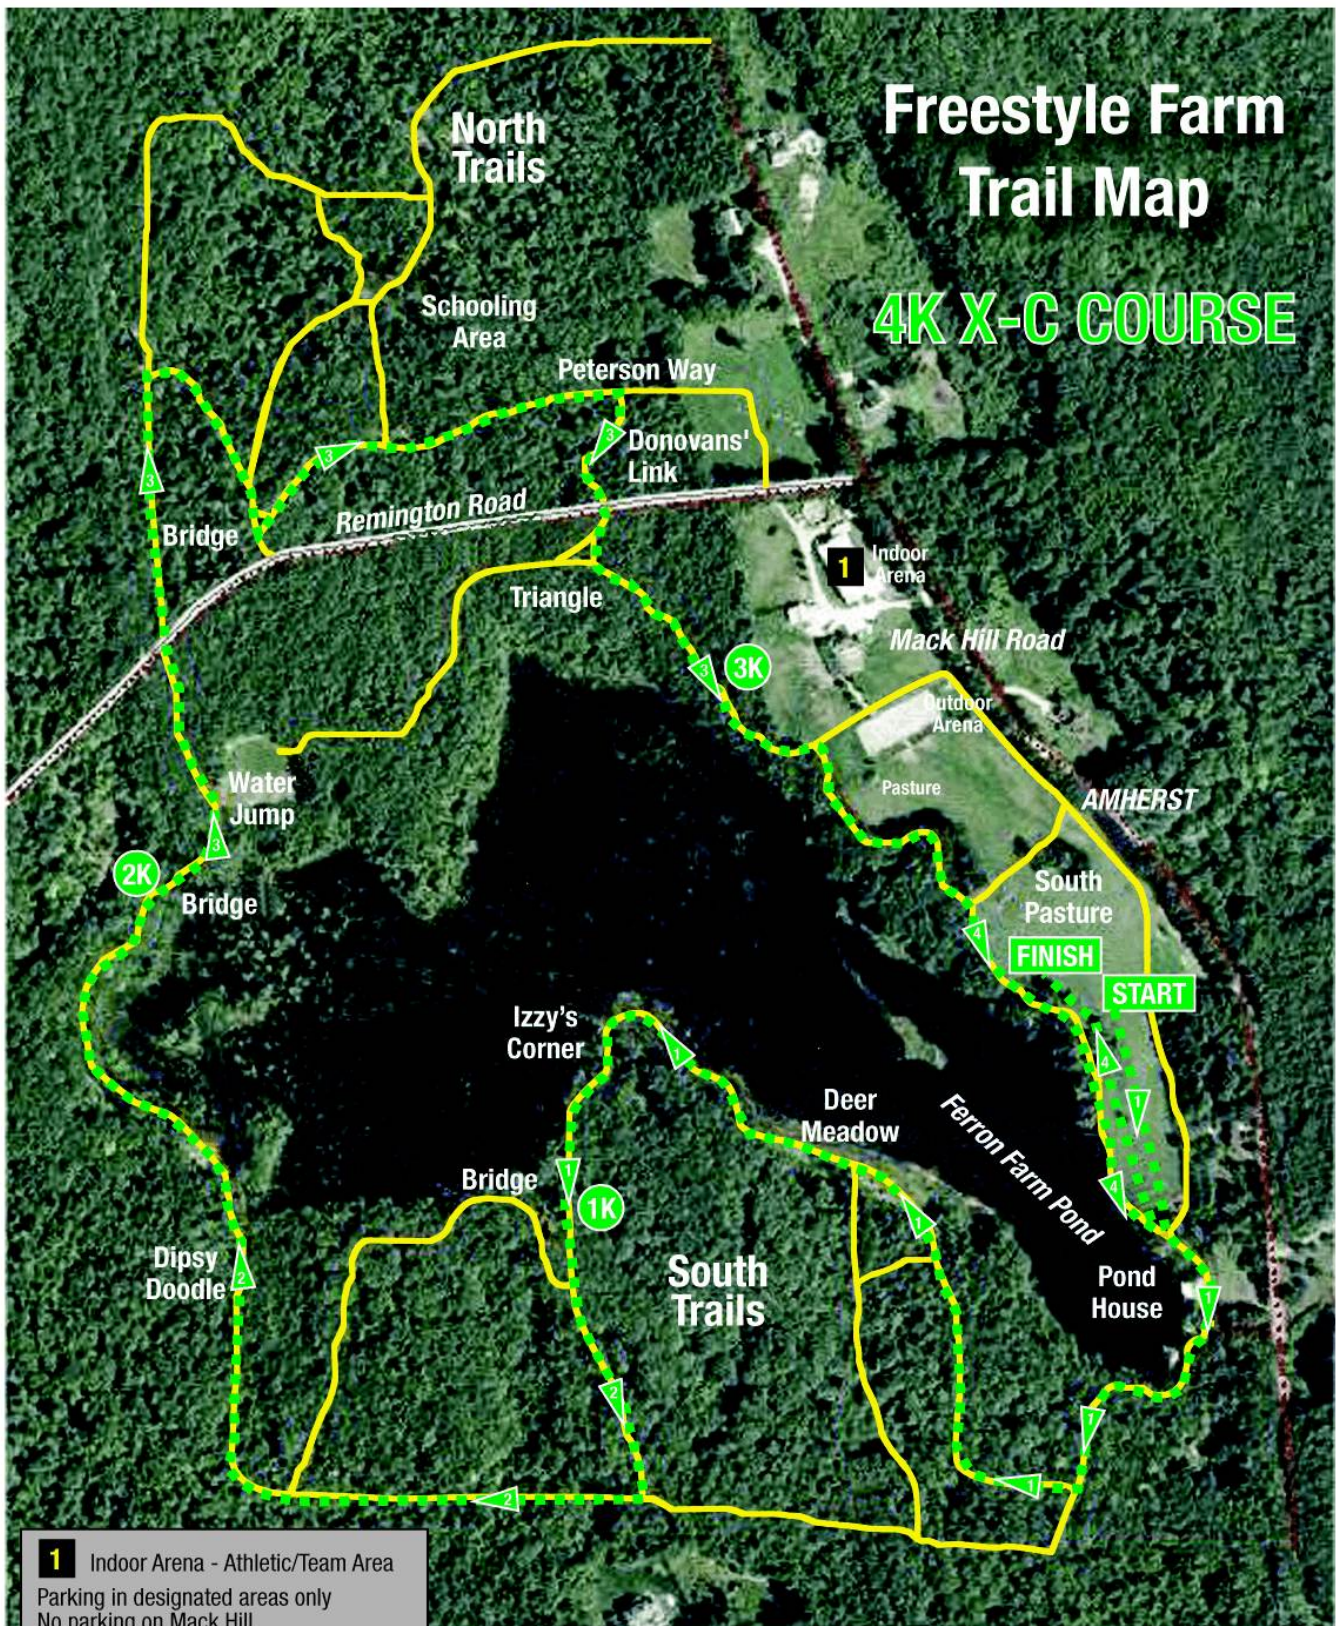

Freestyle Farm Trail Map

4K X-C COURSE

1 Indoor Arena - Athletic/Team Area
Parking in designated areas only
No parking on Mack Hill
Barn is NOT open to the public
Please carry out ALL garbage

*Freestyle Farm is a private equestrian facility that is not open to the general public.
XC trails use is limited to approved events and times.*

Freestyle Farm XC Course Maps
188 Mack Hill Road • Amherst, NH 03031

Amherst Track and Field
www.amhersttrack.org